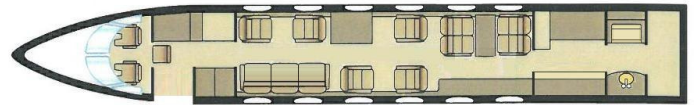

Gulfstream GIV-SP

N96JA

Executive seating for twelve passengers

5 oversized leather seats in forward & mid cabin

Belted divan for 3 in forward cabin

4 place dining table seating

6'1" cabin height

Fully enclosed lavatory

AirShow with 5 monitors

Amenities include:

*Satellite Phone, CD Player, DVD Player, VCR
110 volt power outlets, and a full galley.*

DUPAGE **AEROSPACE**